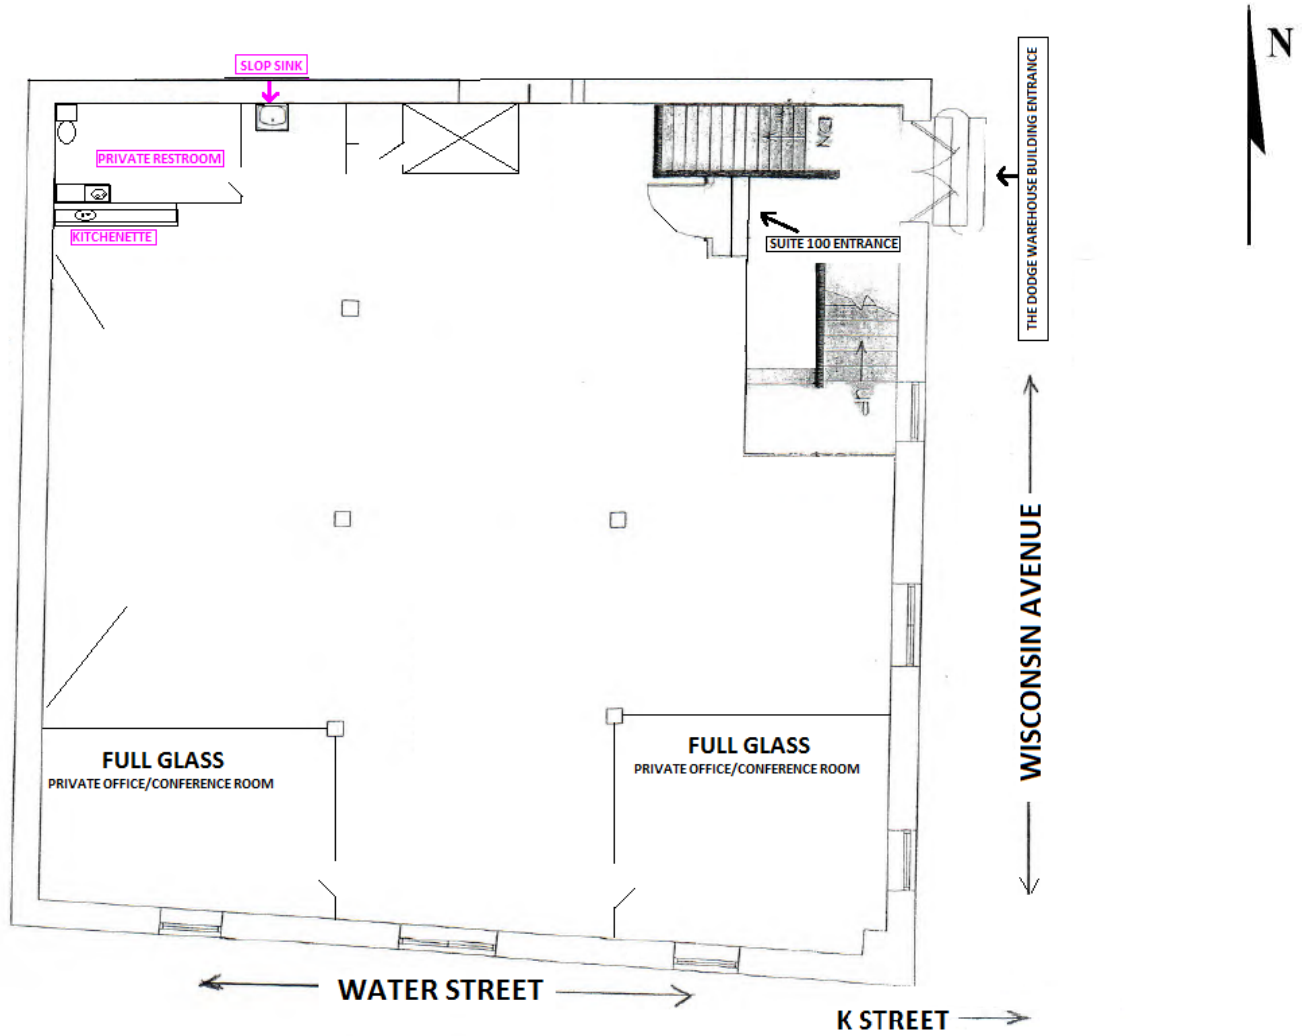

**THE DODGE WAREHOUSE (1000 WISCONSIN AVENUE )**

**SUITE 100**

**2,036 RSF**

NOT TO SCALE. IMAGE AND DIMENSIONS ARE APPROXIMATE AND SUBJECT TO VERIFICATION.

12/09/19